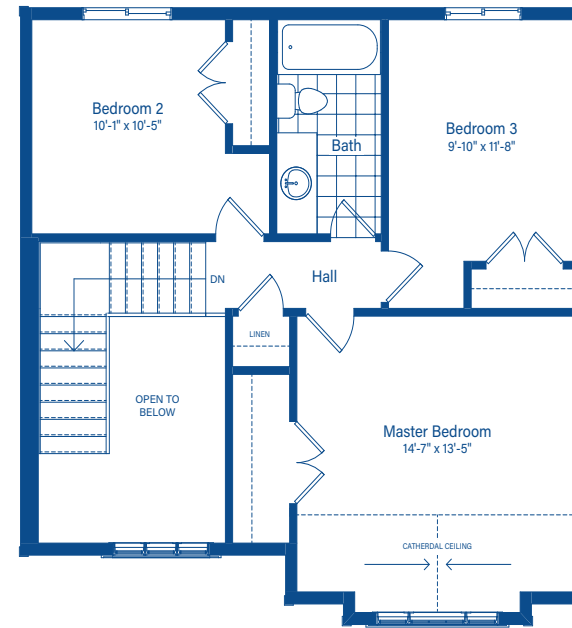

BANTING

ELEVATION B

BANTING

1494 - 1744 SQ.FT.

ELEVATION A

DEVONLEIGH HOMES

WEB: DevonleighHomes.com

Plans and specifications are subject to change without notice.
All renderings and photographs are artist's concept. E&O.E.

BANTING

1494 - 1744 SQ.FT.

BASEMENT

MAIN FLOOR

2ND FLOOR

2ND FLOOR - ENSUITE OPTION