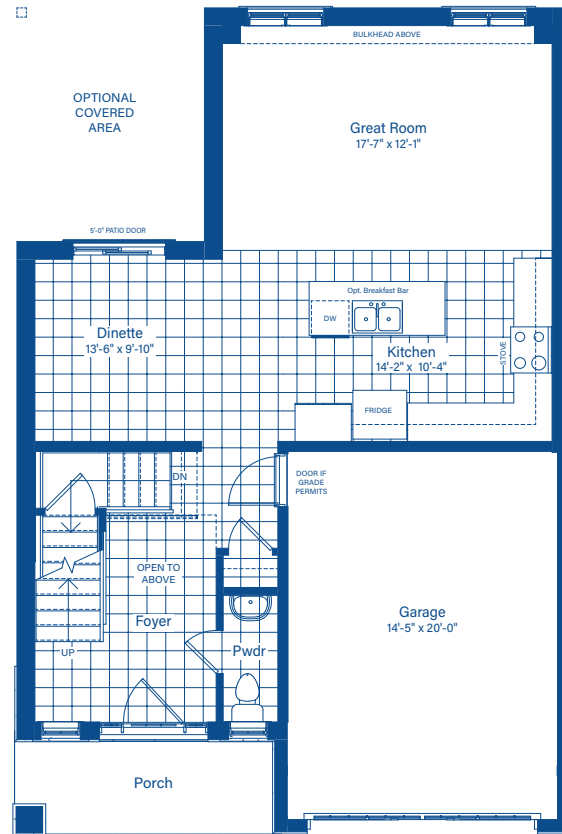

BANTING

ELEVATION B

BANTING

1494 - 1744 SQ.FT.

ELEVATION A

DEVONLEIGH HOMES

WEB: DevonleighHomes.com

Plans and specifications are subject to change without notice.
All renderings and photographs are artist's concept. E&O.E.

BANTING

1494 - 1744 SQ.FT.

BASEMENT

MAIN FLOOR

2ND FLOOR

2ND FLOOR - ENSUITE OPTION