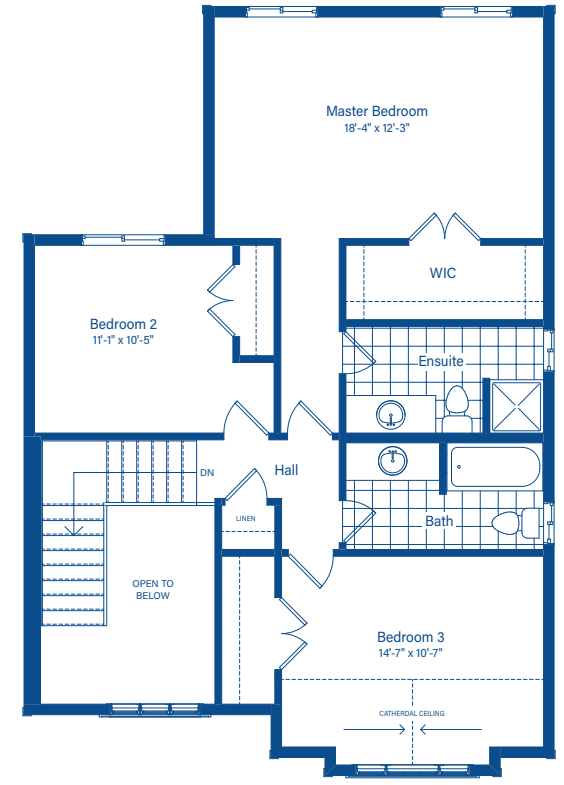

BANTING

ELEVATION B

BANTING

1494 - 1744 SQ.FT.

ELEVATION A

DEVONLEIGH HOMES

WEB: DevonleighHomes.com

Plans and specifications are subject to change without notice.
All renderings and photographs are artist's concept. E&O.E.

BANTING

1494 - 1744 SQ.FT.

BASEMENT

MAIN FLOOR

2ND FLOOR

2ND FLOOR - ENSUITE OPTION