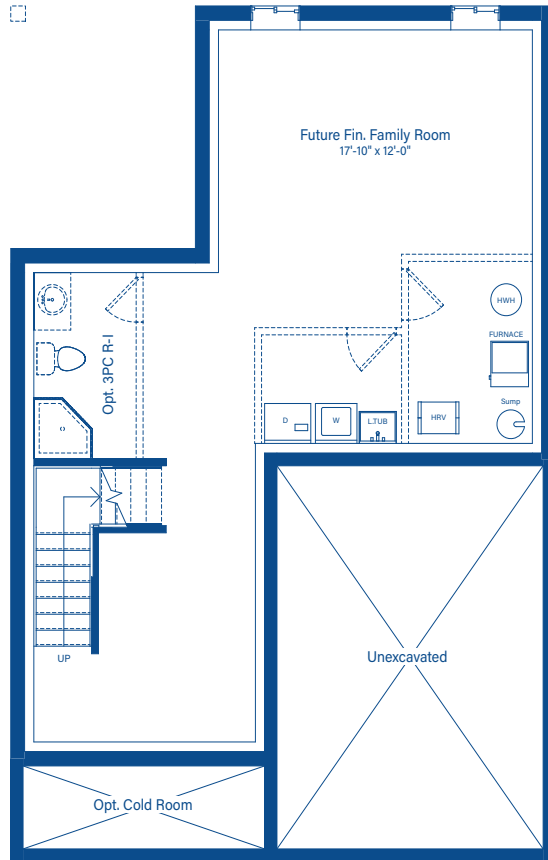

BANTING

ELEVATION B

BANTING

1494 - 1744 SQ.FT.

ELEVATION A

DEVONLEIGH HOMES

WEB: DevonleighHomes.com

Plans and specifications are subject to change without notice.
All renderings and photographs are artist's concept. E&O.E.

BANTING

1494 - 1744 SQ.FT.

BASEMENT

MAIN FLOOR

2ND FLOOR

2ND FLOOR - ENSUITE OPTION